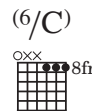

Andante

From Violin Concerto in A minor

Bach (1685-1750)

arr./trans. Lee Mitchell

Guitar tuning
Drop C
CADGBE

Andante

legato

mp