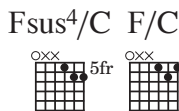

Andante

From Violin Concerto in A minor

Bach (1685-1750)

arr./trans. Lee Mitchell

Guitar tuning
Drop C
CADGBE

Andante

legato

mp